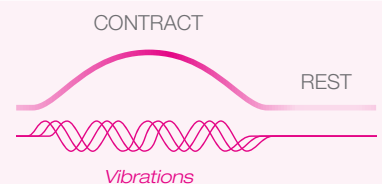

Product Specifications

Product with Packaging

Dimensions: 115 x 48 x 140 mm / 4.53 x 1.89 x 5.51 in.

Weight: 147 g / 5.19 oz.

Shipment Specifications

	Dimensions	Weight	Product Count
Shipping Box	585 x 355 x 260 mm 23.03 x 13.98 x 10.24 in.	8.63 kg / 19.02 lbs	48 units

Intimina Headquarters EU Office

LELO AB, Karlavägen 41,
114 31 Stockholm, Sweden

US Office

LELO Inc., 5799 Fontanoso Way
San Jose, CA 95138, USA

Asia Office

LELO, Room 1701-1710, 75 South
Wan Ping Road Shanghai 200032, China